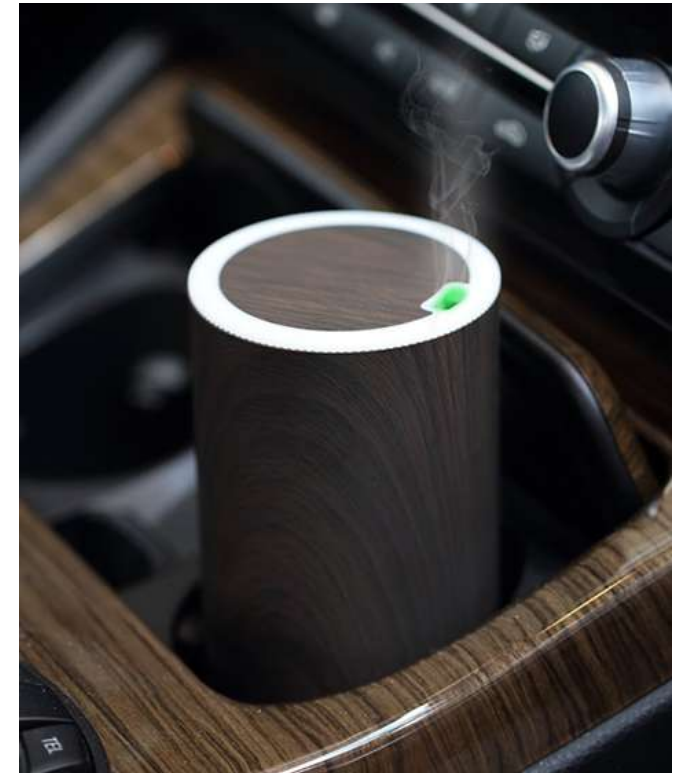

Wood Grain Essential oil diffuser

Model	TYL-AD-20
Capacity	200ml
Work Time	3-4 hours
Mist Capacity	20-30ml/hour
Color	Light wood
LED Light	7colors LED lights
Effective Area	25-30 m2
Material	Environmentally Friendly PP
Power Supply	AC100~240V 50/60Hz
PCS/Carton	24pcs
Size/N.W	100*100*190mm/0.53kg
Carton size/G.W	49.5cm*37.5cm*51cm/16kg

Carved hollow & Chinoiserie

Wood Grain Essential oil diffuser

Model	TYL-AD-21
Capacity	50ml
Work Time	3-4 hours
Mist Capacity	20-30ml/hour
Color	Light wood / Dark Wood
LED Light	7colors LED lights
Effective Area	25-30 m2
Material	Environmentally Friendly PP
Power Supply	(Car adapter: DC 12V) / (USB cable: DC 5V 500mA)
PCS/Carton	24pcs
Size/N.W	100X100X190mm/0.3kg
Carton size/G.W	43.5*33*39CM/13kg